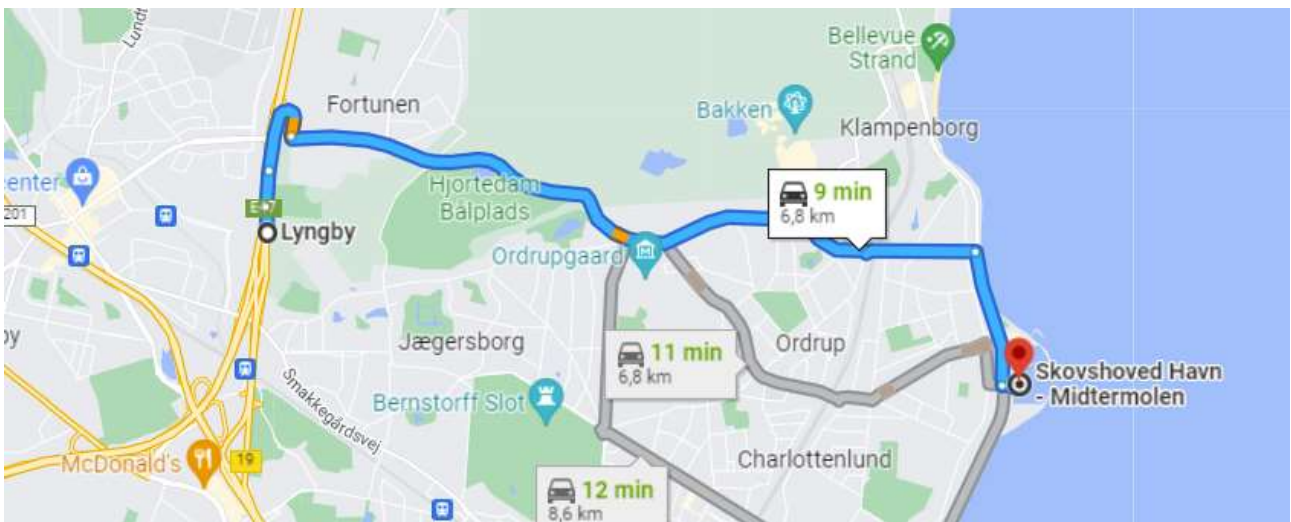

Stage 3 – 3. July – Vejle to Sønderborg

If you are driving up from the south, you will drive along highway E45.

The Tour starts in Vejle at approximately 11.00 hrs. and is expected to arrive in Kolding by 12.00 hrs.

Apart from some expected delay around Kolding at this time, the Tour should not cause any inconvenience on the highway E45.

You can find more information about the Tour [here](#).

NEWSLETTER

2022 STAR EUROPEAN CHAMPIONSHIP

JUNE 2022 - 2

General directions driving from the German border

E45 to Kolding and E20

E20 towards Copenhagen and E47

E47 to Exit 16 Lyngby

Camping in Skovshoved

Both tents and campers will be placed in the northern end of the harbor, as it is the quietest area.

To the right of the details is a map showing the location of Skovshoved Harbor in Charlottenlund, Denmark. The map includes a red location pin and various landmarks like 'Skovshoved Havn' and 'Skovshoved Havn 5'.