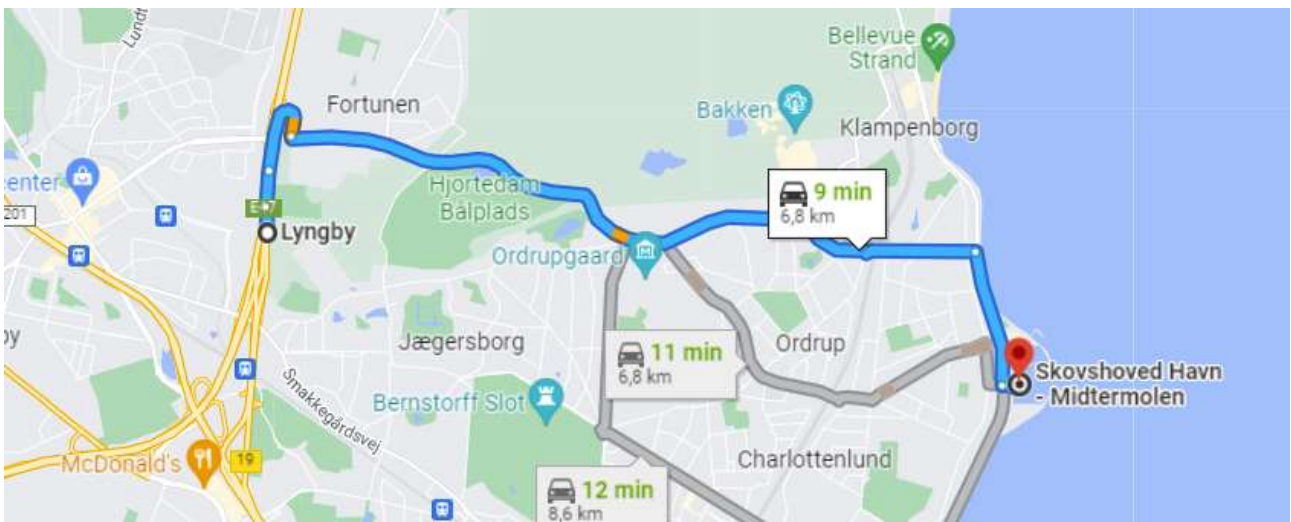

[Booking of time slot for crane.](#)

NEWSLETTER

2022 STAR EUROPEAN CHAMPIONSHIP

JULY

NEWSLETTER

2022 STAR EUROPEAN CHAMPIONSHIP

JULY

General directions driving from the German border

E45 to Kolding and E20

E20 towards Copenhagen and E47

E47 to Exit 16 Lyngby

Camping in Skovshoved

Both tents and campers will be placed in the northern end of the harbor, as it is the quietest area.

Prices for camping are: